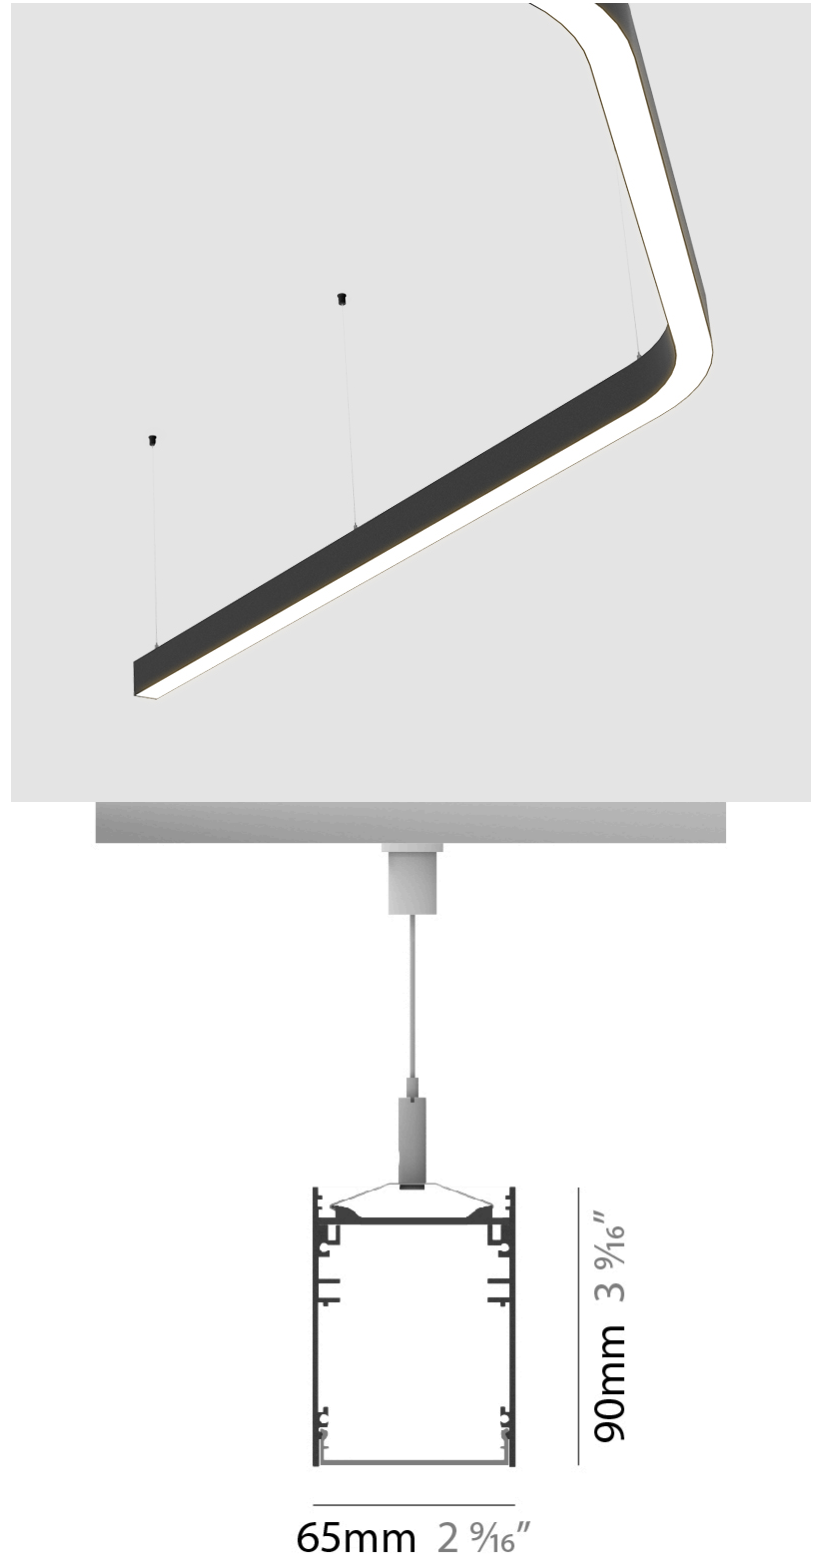

PROJECT	
TYPE	
SPECIFIER	
QUANTITY	
DATE	

SUPER-G SLIM 65 SUSPENSION

A3SGS65-SUS-SYS

base number

1. To build a product code in our configurator select the specify button on the base model # product page
2. To build a manual product code on this datasheet choose from the options listed below in blue font and add the suffix to the base model #

GENERAL

Series: Super-G
Subseries: Super-G Slim 65
Brand: Prolicht
Division: Architectural
Mounting Type: Suspension
Mounting Location: Ceiling
Subcategory: Profile

PHYSICAL

Shape: Curves
Fixture Finish: SSR / BKV / CWI / CRY / HAB / UFT / ITA / RUA / FTG / MYG / LOD / PUS / FRO / FUP / KIA / POP / BLS / SPG / MEY / GOH / GUM / CHC / COM / ABZ / JAG / OBR / MOS / ROR

ELECTRICAL

Lamp Type: LED (Zhaga Standard)
Dimming: Tri-Mode (Non-Dimming and Phase Dimming (120Vac only) and 0-10V Dimming)
Driver Included: Yes
Driver Location: Integrated
Driver Type: Constant Current - Universal
Driver Class: Class 2
Input Voltage (V): 120 - 277
Constant Current (MA): 350

LED

Lamp Life (hrs): 50000
Upon Request: Color Temperature RGB-W Tunable CRI (no minimum qty) price increase + longer lead time

OPTICAL

RATINGS AND CERTIFICATIONS

Certified By: Certified for North American Standards
IP rating: IP20

A